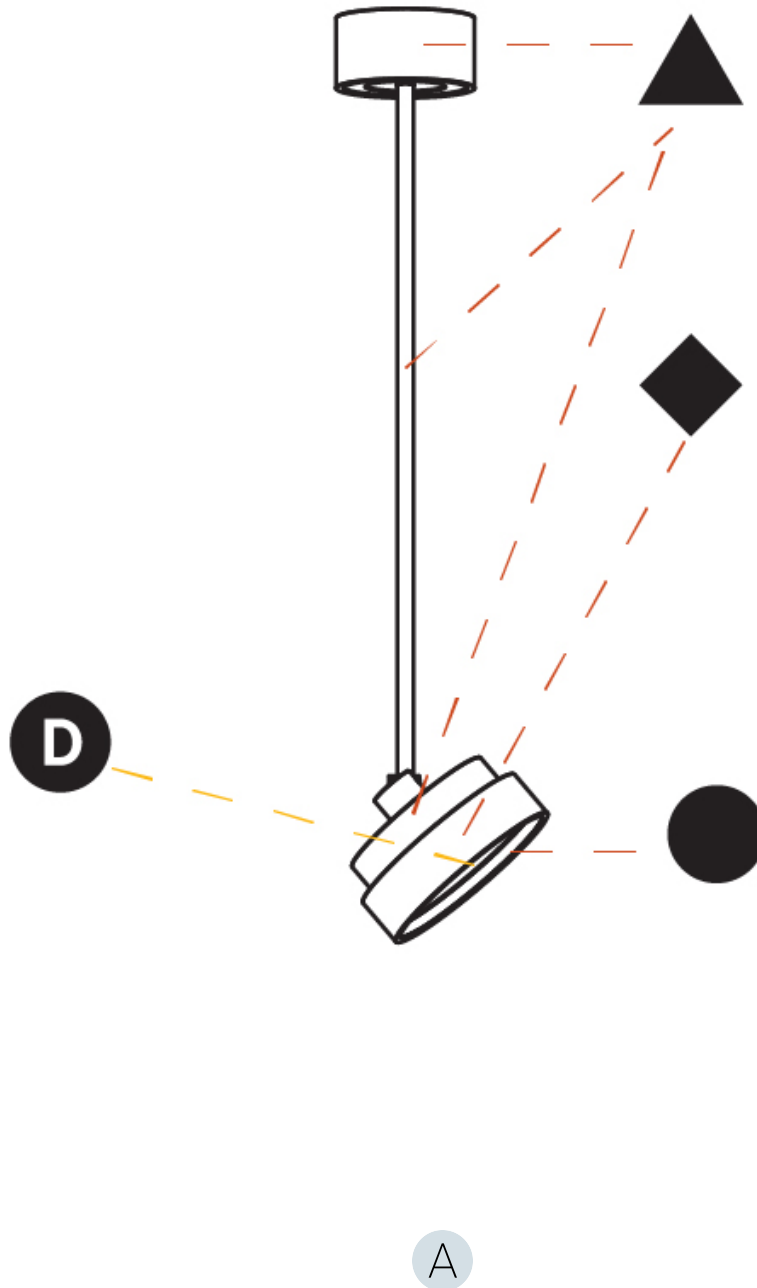

SIGN DIVA FLEX KORONA SUSPENSION

A30861-

PROJECT	_____
TYPE	_____
SPECIFIER	_____
QUANTITY	_____
DATE	_____