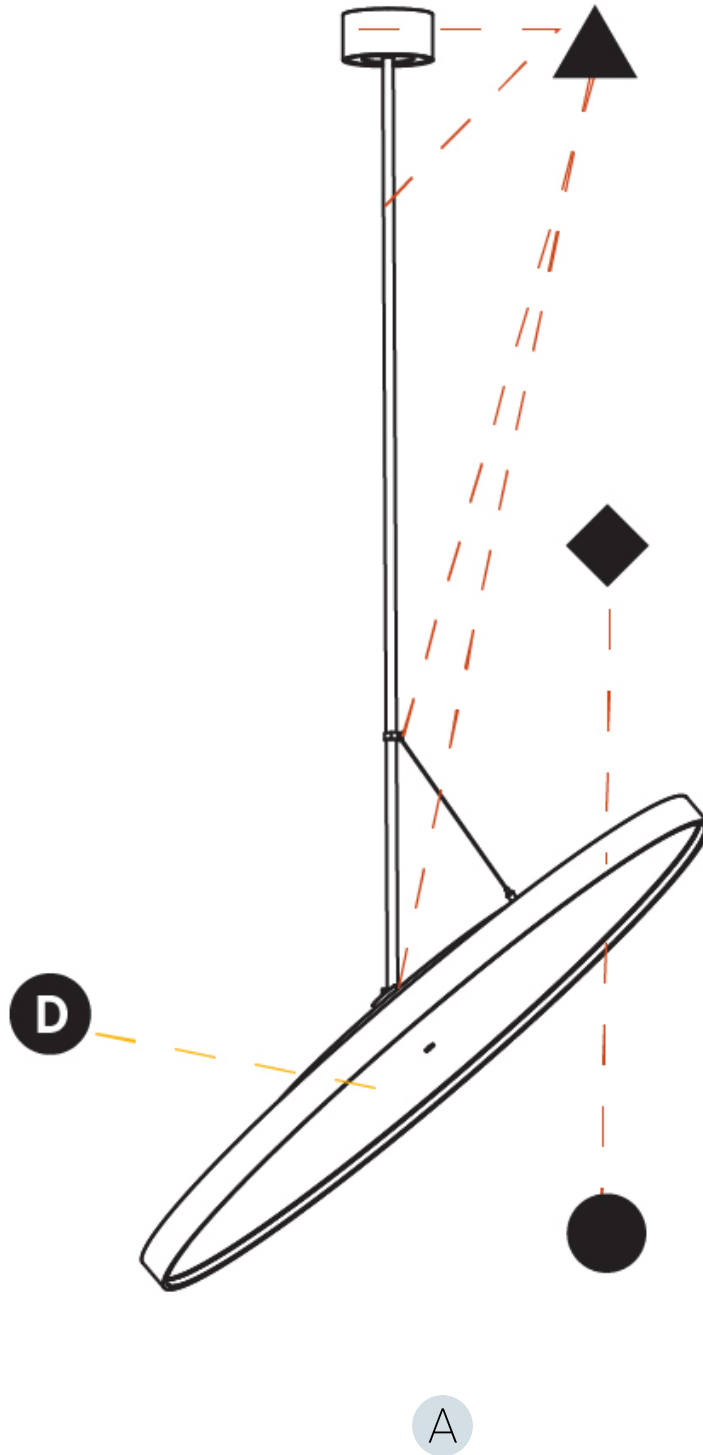

SIGN DIVA FLEX KORONA SUSPENSION

A30870-

PROJECT	_____
TYPE	_____
SPECIFIER	_____
QUANTITY	_____
DATE	_____