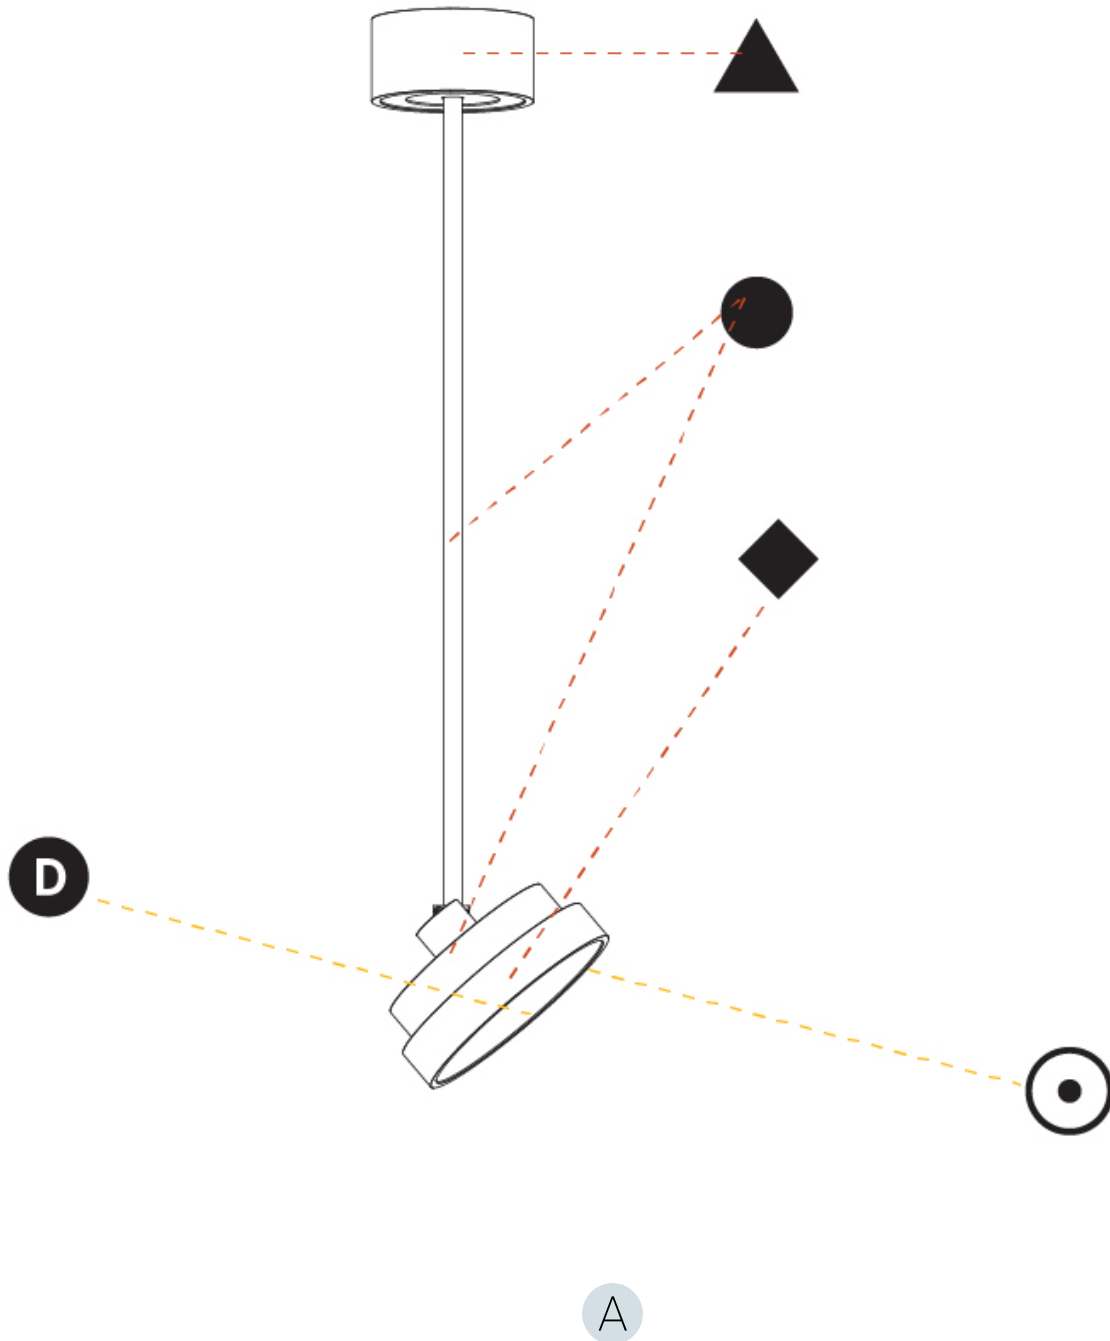

SIGN DIVA FLEX SUSPENSION

A30851-

PROJECT

TYPE

SPECIFIER

QUANTITY

DATE